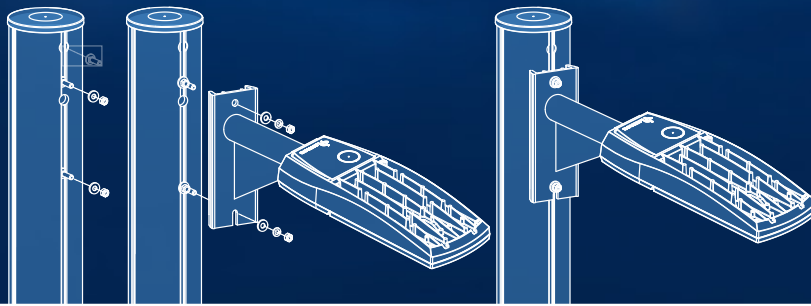

RAIL POLE

LumFIX
RAIL POLE

INGENIOUS!

Supports any light and a whole lot more.

With easy-to-install rail sections, you can add a wide variety of accessories, including cameras, benches, banners, speakers, electric chargers, garbage cans, and much more!

 **Lumca**
LIGHTING LIFE

lumca.com

RAIL POLE

**INGENIOUS!
CLAMPLESS FIXTURES
ARE NOW A REALITY
FOR A MORE SLEEK DESIGN.**

With easy-to-install rail sections, you can add a wide variety of accessories, including cameras, benches, banners, speakers, electric chargers, garbage cans, and much more!

Easy installation of different accessories on the pole without any scratch.

Pole with strap

With
RAIL POLE