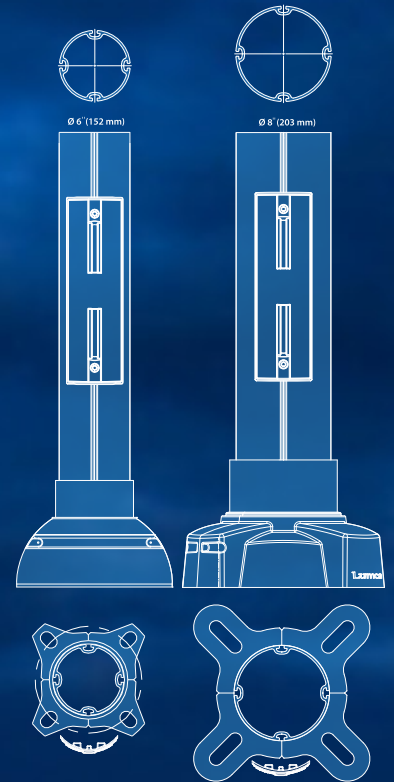

RAIL POLE

LumFIX
RAIL POLE

INGENIOUS!

Supports any light and a whole lot more.

With easy-to-install rail sections, you can add a wide variety of accessories, including cameras, benches, banners, speakers, electric chargers, garbage cans, and much more!

 **Lumca**
LIGHTING LIFE

lumca.com

RAIL POLE

**INGENIOUS!
CLAMPLESS FIXTURES
ARE NOW A REALITY
FOR A MORE SLEEK DESIGN.**

With easy-to-install rail sections, you can add a wide variety of accessories, including cameras, benches, banners, speakers, electric chargers, garbage cans, and much more!

Easy installation of different accessories on the pole without any scratch.

Pole with strap

With
RAIL POLE