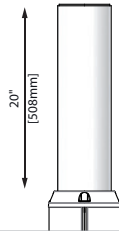

LF-MK-G

LF-MK-B

LF-MK-W

- Opalin white acrylic lens
- Ø4.5" [114mm]

included with LumFix poles of 25' and over (installed at 55% of the pole's height).

DPV

Vibration damper

LF-BR