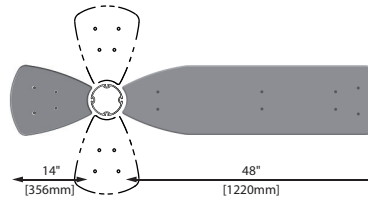

Bench configuration

For LF-B1 & LF-B2 benches

receptacle with ground fault