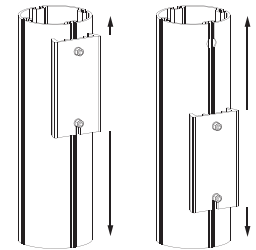

LF-MK-G

LF-MK-B

LF-MK-W

- Opalin white acrylic lens
- Ø4.5" [114mm]

included with LumFix poles of 25' and over (installed at 55% of the pole's height).

DPV

Vibration damper

LF-BR

Bike rack

LF-BH

Basket hanger

LF-LRS

Banner holder

LF-SH

Street sign holder

HEIGHT ADJUSTABLE ATTACHMENT FOR ACCESSORIES

LF-B1

Single bench

LF-B2

Double bench

Bench configuration

For LF-B1 & LF-B2 benches

LF-GFR Duplex

receptacle with ground fault