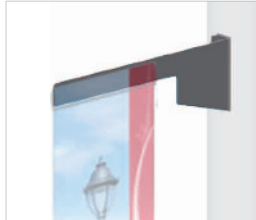

LF-LRS

Banner holder