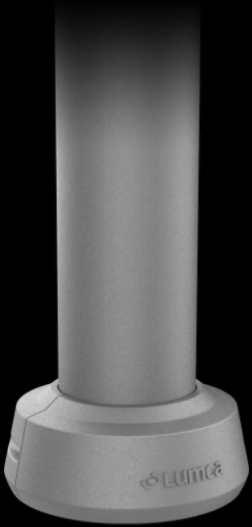

Rail pole

Available with these configurations:

Standard pole

Available with these configurations:

Lens diameter

Lens heights **12 IN.** **24 IN.** **36 IN.** **48 IN.**

Lens diameter

Lens heights **24 IN.** **36 IN.** **48 IN.**

Available solutions

Bases

WRAP AROUND BASE COVER
AVAILABLE WITH 4", 6", 8" POLE Ø

BURIED BASE
AVAILABLE WITH 4", 6", 8" POLE Ø

Embedded lighting control

Discreet antenna

RGBW

Light engine