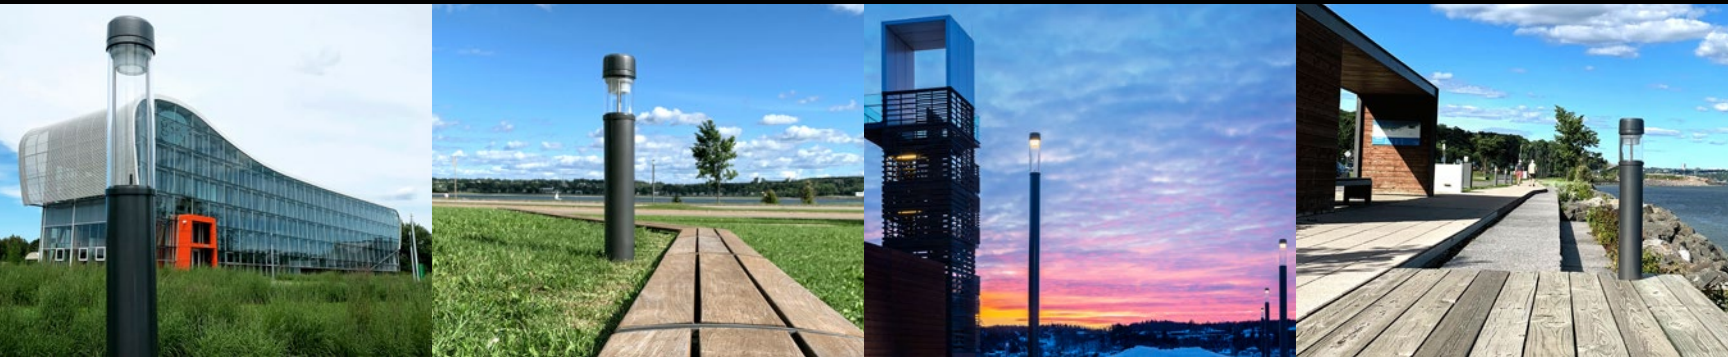

**WARM UP TO A NEW LEVEL
OF LIGHTING PERFORMANCE.**

AURA electrifies environments and emotions.

Lumca
LIGHTING LIFE