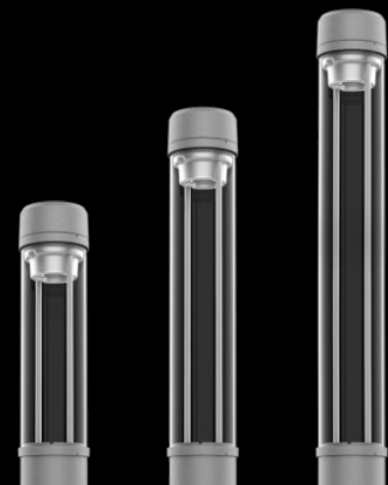

Rail pole

Available with these configurations:

Standard pole

Available with these configurations:

Lens diameter

Lens heights **12 IN.** **24 IN.** **36 IN.** **48 IN.**

Lens diameter

Lens heights **24 IN.** **36 IN.** **48 IN.**