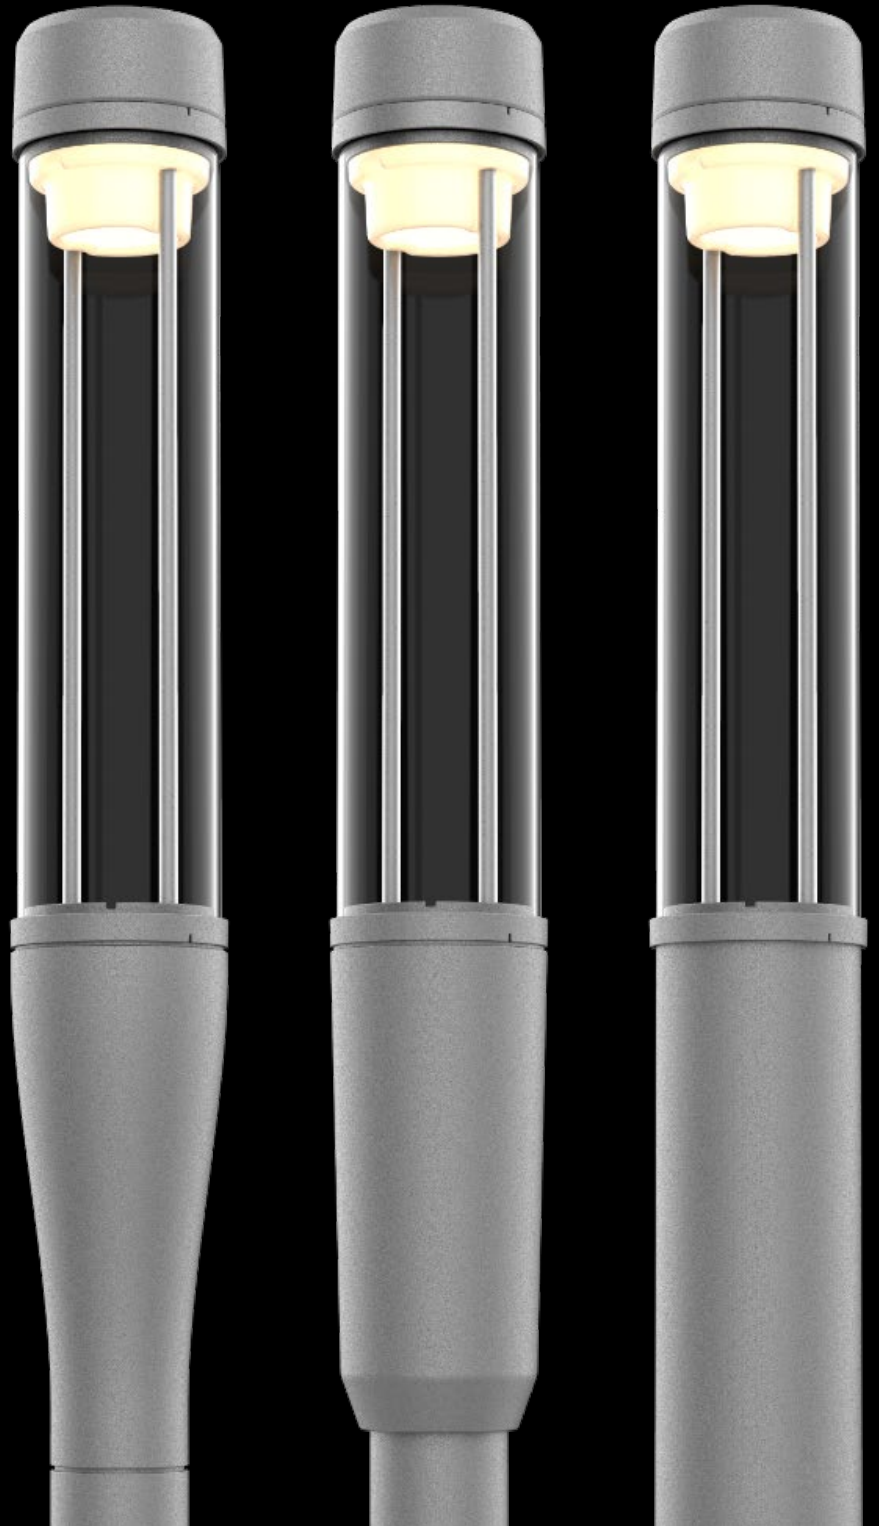

AURA

We're redefining
lighting quality.

DESIGNED, ENGINEERED AND MANUFACTURED IN NORTH AMERICA.