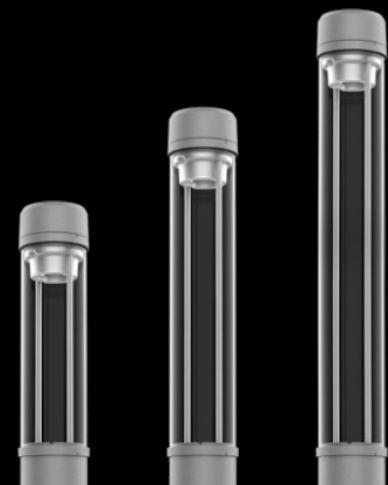

Rail pole

Available with these configurations:

Standard pole

Available with these configurations:

Lens diameter

Lens heights **12 IN.** **24 IN.** **36 IN.** **48 IN.**

Lens diameter

Lens heights **24 IN.** **36 IN.** **48 IN.**

Available solutions

Bases

WRAP AROUND BASE COVER

AVAILABLE WITH 4", 6", 8" POLE Ø

BURIED BASE

AVAILABLE WITH 4", 6", 8" POLE Ø

Embedded lighting control

Discreet antenna