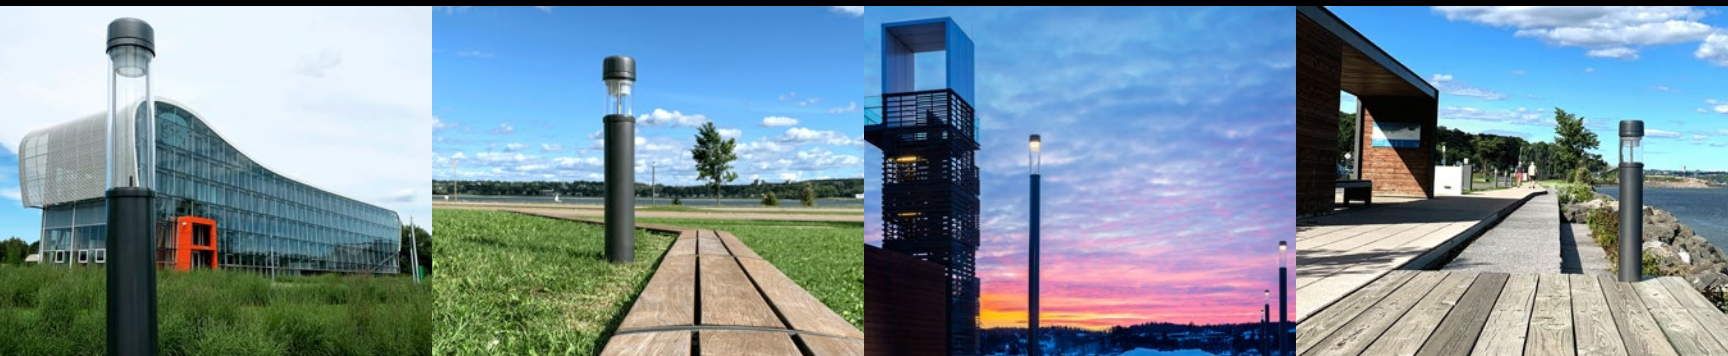

Multiple possibilities. Limitless creativity.