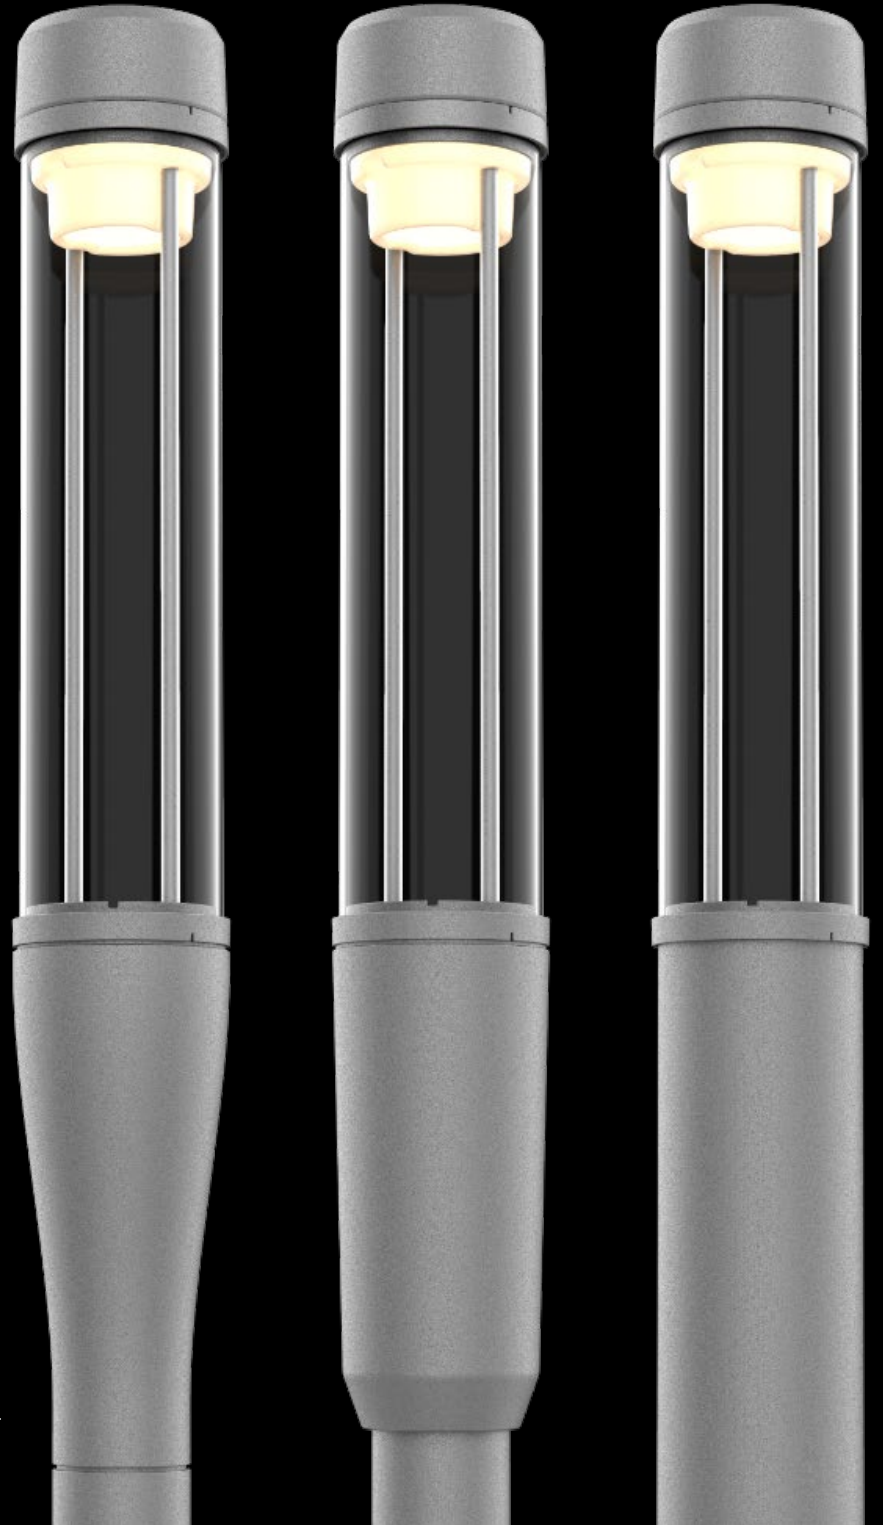

AURA

We're redefining
lighting quality.

DESIGNED, ENGINEERED AND MANUFACTURED IN NORTH AMERICA.