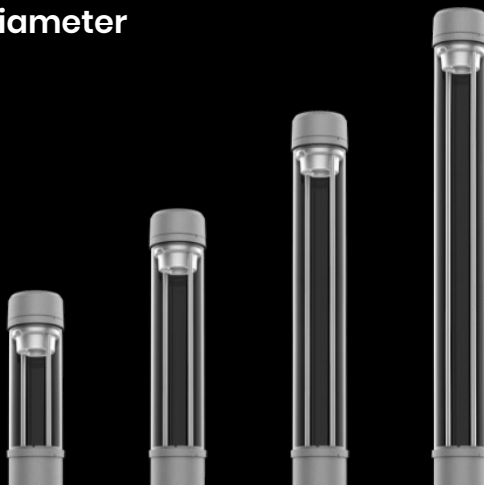

Rail pole

Available with these configurations:

Standard pole

Available with these configurations:

Lens diameter

Lens heights **12 IN.** **24 IN.** **36 IN.** **48 IN.**

Lens diameter

Lens heights **24 IN.** **36 IN.** **48 IN.**