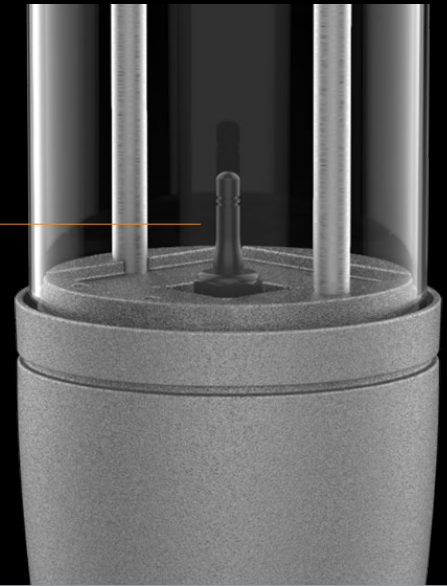

Rail pole

Available with these configurations:

Standard pole

Available with these configurations:

Lens diameter

Lens heights **12 IN.** **24 IN.** **36 IN.** **48 IN.**

Lens diameter

Lens heights **24 IN.** **36 IN.** **48 IN.**

Available solutions

Bases

WRAP AROUND BASE COVER

AVAILABLE WITH 4", 6", 8" POLE Ø

BURIED BASE

AVAILABLE WITH 4", 6", 8" POLE Ø

Embedded lighting control

Discreet antenna